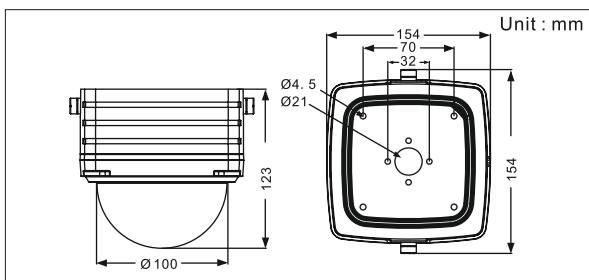

NETWORK SERIES | Diamond Series

DIAMOND SERIES

IPC

CP-2040T

2MP, IR Dome, IP Camera, Waterproof, Vandal proof, Vari-focal Lens

Key Features

- H.264 HP/MP/BP, M-JPEG, JPEG Compression
- Full HD 1080P/960P/720P@30FPS
- Manual VF 2.8-12mm Lens, F1.2
- 18 Leds ,up to 20 meters IR range
- Audio in/out,CVBS
- Support True D/N, 3D-DNR, DWDR and Region of Interest
- ONVIF2.4, CGI and SDK
- IP66 waterproof
- POE: IEEE 802.3af

ROI

ISS Mobile

Dimensions

Model NO.	CP-2040T
CAMERA	
Sensor/DSP	1/2.8" Progressive Scan CMOS
Day/Night	ICR
Min. Illumination	0.01lux @F1.2, AGC on, 0 lux with IR on
Lens	2.8-12mm VF Lens
IR LED	18 LEDs
IR Distance	3~20m
Electronic Shutter	1/20~1/30000s
VIDEO/AUDIO	
Compression	H.264/M-JPEG
Max. image Resolution	1920 x 1080
Frame Rate	30fps @ 1080P
Bit Rate	Main Stream: 1000~12000kps Sub Stream: 512~2048kpbs
Compression	G.711
Talkback	YES
NETWORK	
Protocol	TCP/IP, UDP, HTTP, DHCP, DNS, DDNS, RTP, RTSP, PPPoE, SMTP, NTP, SNMP, FTP, UPNP, NTP
Compliance	ONVIF V2.4(1.02 backward compatible), CGI
PC Client and Browser	ISS, IE6.0 and above, Google Chrome, Mozilla Firefox, Mac Safari
Mobile phone	iPhone, iPad, Android
INTERFACE	
Audio Input	1 CH 3.5mm audio interface, MIC IN/LINE IN
Audio Output	1 CH 3.5mm audio interface
LAN	1 RJ45 10M / 100M ethernet port
GENERAL	
Working Temperature	-10°C~ +50°C
Working Humidity	0% - 90%
Power Supply	12 VDC ± 10% ,PoE(802.3af)
Dimensions	154*154*116mm
Weight	1000g