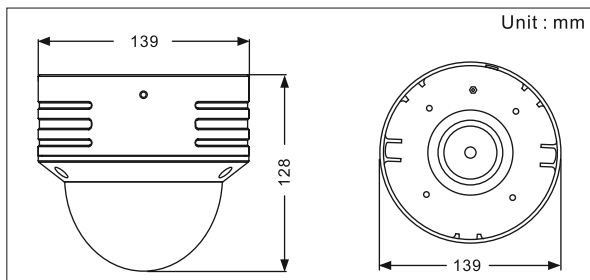

### Dimensions

Model NO.	<b>CP-5030H7</b>
<b>VIDEO</b>	
Image Device	1/2.9" Sony "Exmor" CMOS
TV System	PAL/NTSC
Scanning System	Progressive
Synchronization	Internal
Min. Illumination	0 Lux (LED on)
S/N Ratio	>58db
Video Output	1Vp-p, 75ohm, BNC
<b>LENS</b>	
Focal Length	2.8~12MM Manual Varifocal Lens
<b>OPERATIONAL(For OSD Model)</b>	
LENS	DC/MANUAL
Shutter	Auto, 1/25~30(FLK)
AGC	0~15
SENS-UP	OFF/Auto
Brightness	0~100
D-WDR	ON/OFF
Defog	ON/OFF
Backlight	ON/OFF
White Bal	ATW/Indoor/Outdoor
Day&Night	EXT/Color/B/W/Auto
Shutter	Auto, 1/25~30(FLK)
AGC	0~15
IR Smart	Yes
2DNR/3DNR	Yes
Language	CHN1/CHN2/GER/FRA/ITA/SPA/POL/RUS/POR/NED/TUR
Infrared LED	18EA
IR Distance	20~30 Meters
IR-CUT	Support
<b>GENERAL</b>	
Operation Temperature	-10°C~ +50°C
Water-proof Casing	Vandalproof/IP66
Input Voltage/Current	DC 12V 300mA
Dimensions	Φ139*128mm
Net Weight	816g