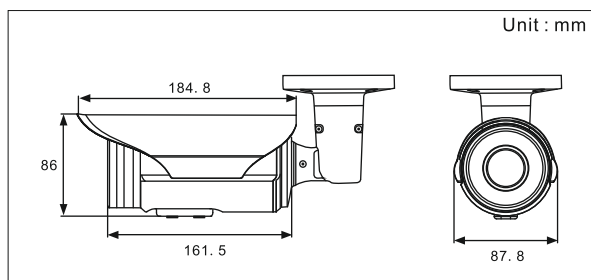

AHD High Definition

500 Meters Vide Ultra-long Transmission

Dimensions

Model NO.	CP-7242H10
VIDEO	
Image Device	1.3"Sony "Exmor" CMOS
TV System	PAL/NTSC
Scanning System	Progressive
Synchronization	Internal
Min. Illumination	0 Lux (LED on)
S/N Ratio	>58db
Video Output	1Vp-p,75ohm, BNC
LENS	
Focal Length	2.8~12MM Manual Varifocal Lens
OPERATIONAL(For OSD Model)	
LENS	DC/MANUAL
AGC	0-15
SENS-UP	OFF/Auto
Brightness	0-100
D-WDR	ON/OFF
Defog	ON/OFF
Backlight	ON/OFF
White Bal	ATW/Indoor/Outdoor
IR Smart	Yes
2DNR/3DNR	Yes
Language	CHN1/CHN2/GER/FRA/ITA/SPA/POL/RUS/POR/NED/TUR
Infrared LED	8 Led-array
IR Distance	30-36 Meters
IR-CUT	Support
GENERAL	
Infrared Spectrum	850nm
Operation Temperature	-10°C~ +50°C
Water-proof Casing	IP67
Input Voltage/Current	DC 12V 450mA
Dimensions	185*88*86mm
Net Weight	1300g/pcs