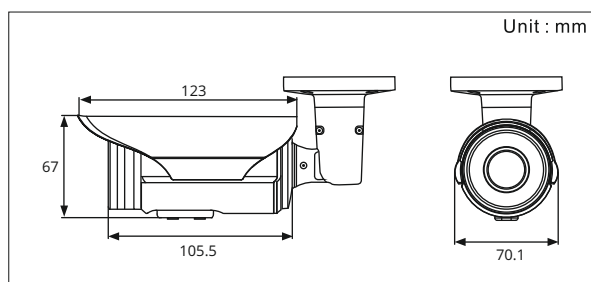

AHD High Definition

500 Meters Vide Ultra-long Transmission

Dimensions

Model NO.	CP-6536H10
VIDEO	
Image Device	1/2.8" Sony Exmor CMOS
TV System	PAL/NTSC
Scanning System	Progressive
Synchronization	Internal
Min. Illumination	0 Lux (LED on)
S/N Ratio	>58db
Video Output	1Vp-p,75ohm, BNC
LENS	
Focal Length	3 - 3.6 MM Fixed lens
OPERATIONAL(For OSD Model)	
LENS	DC/MANUAL
Shutter	Auto,1/25-30(FLK)
AGC	0-15
SENS-UP	OFF/Auto
Brightness	0-100
D-WDR	ON/OFF
Defog	ON/OFF
Backlight	ON/OFF
White Bal	ATW/Indoor/Outdoor
IR Smart	Yes
2DNR/3DNR	Yes
Language	CHN1/CHN2/GER/FRA/ITA/SPA/POL/RUS/POR/NED/TUR
Infrared LED	24 LEDs
IR Distance	20 Meters
IR-CUT	Support
GENERAL	
Infrared Spectrum	850nm
Operation Temperature	-10°C ~ +50°C
Water-proof Casing	IP66
Input Voltage/Current	DC 12V 450mA
Dimensions	123*70.1*67mm
Net Weight	600 g/pcs